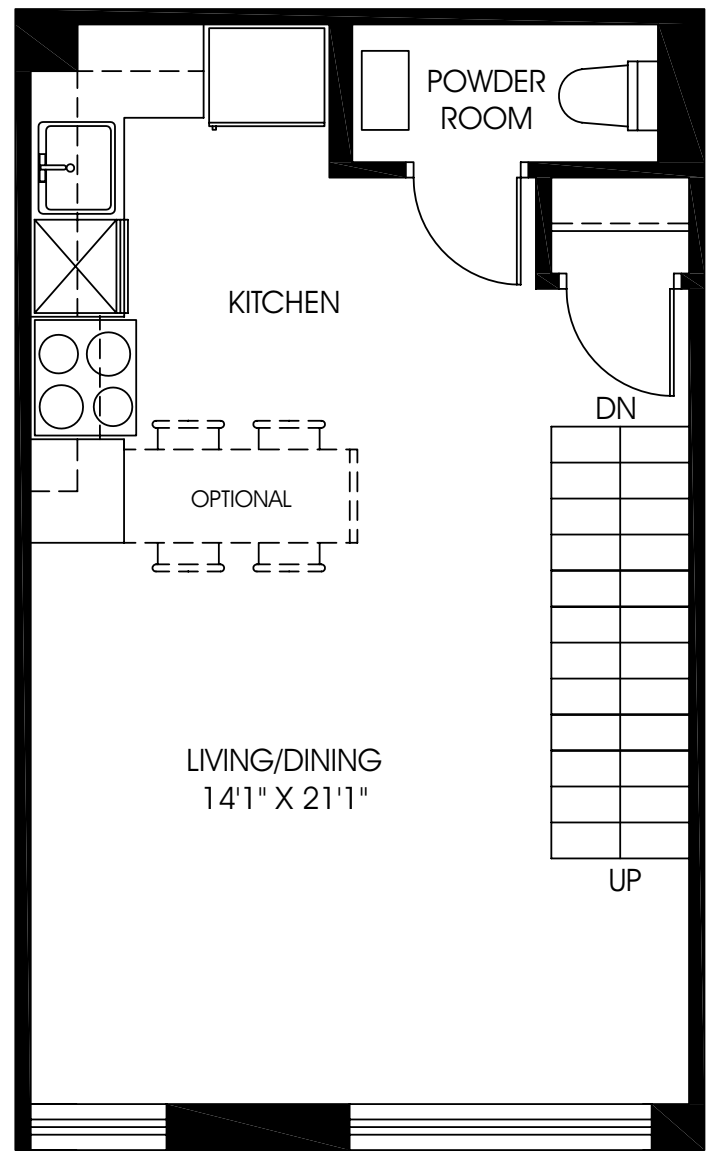

# Walton

862 sq. ft.  
ONE BEDROOM + DEN

MAIN FLOOR

UPPER FLOOR

ROOF TERRACE