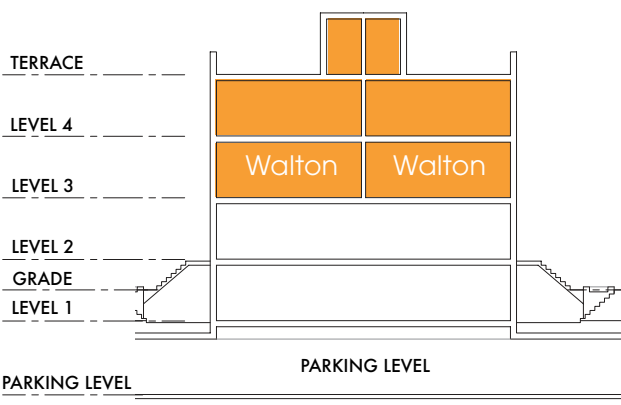

# Walton

862 sq. ft.  
ONE BEDROOM + DEN

MAIN FLOOR

UPPER FLOOR

ROOF TERRACE