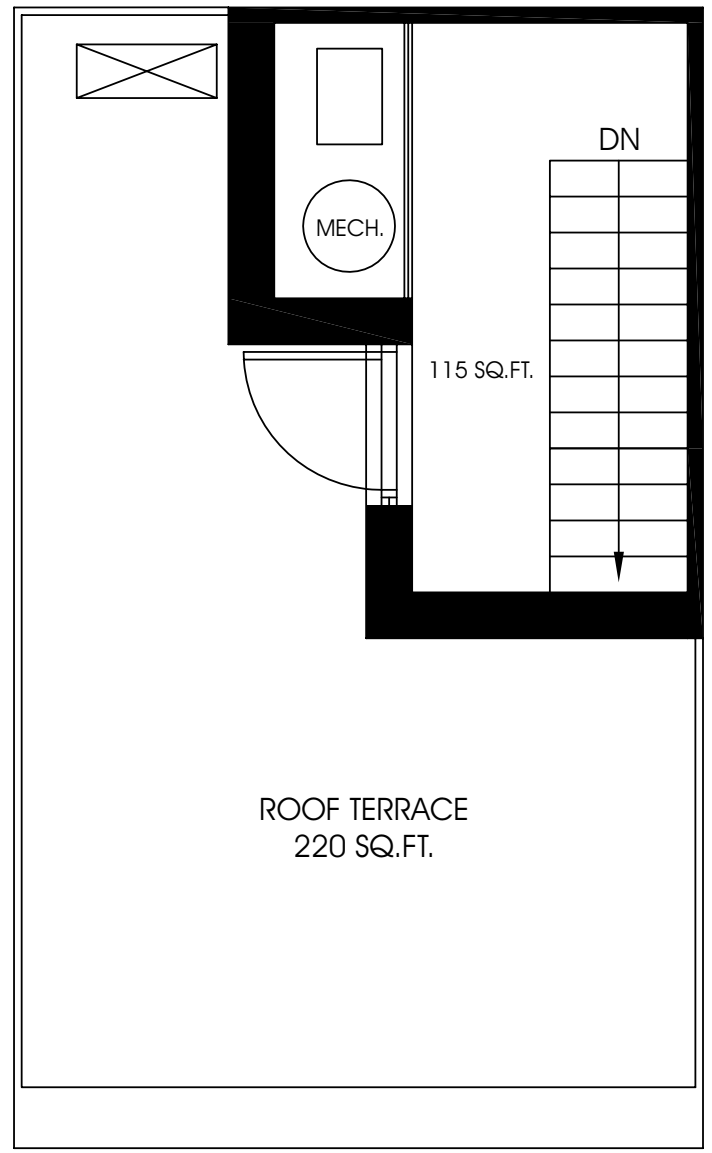

# Walton

862 sq. ft.  
ONE BEDROOM + DEN

MAIN FLOOR

UPPER FLOOR

ROOF TERRACE