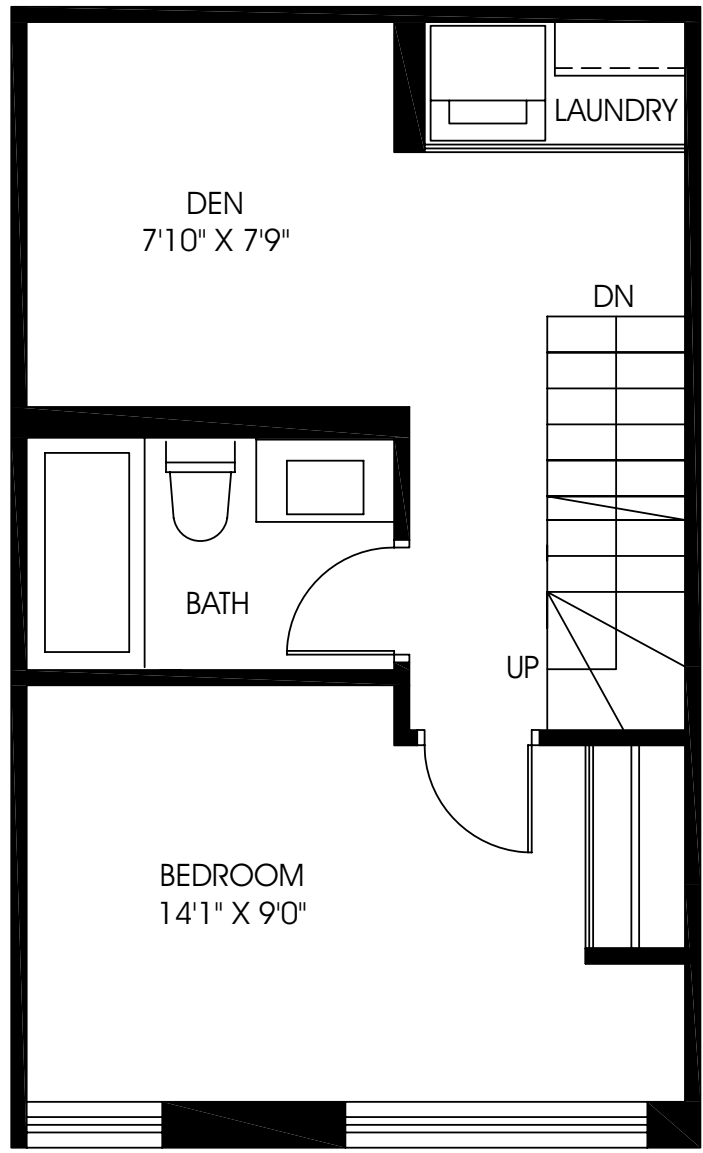

# Walton

862 sq. ft.  
ONE BEDROOM + DEN

MAIN FLOOR

UPPER FLOOR

ROOF TERRACE