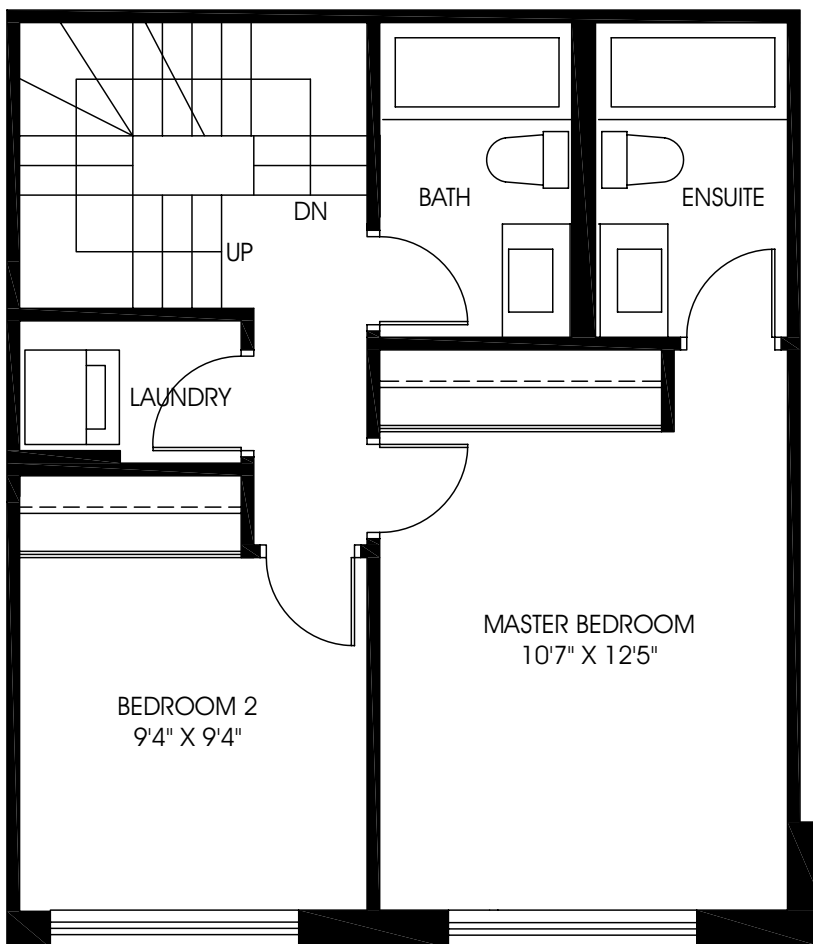

Anthony

1131 sq. ft.
TWO BEDROOM + DEN

MAIN FLOOR

ENTRY

PARKING LEVEL

PARKING LEVEL

UPPER FLOOR

ROOF TERRACE