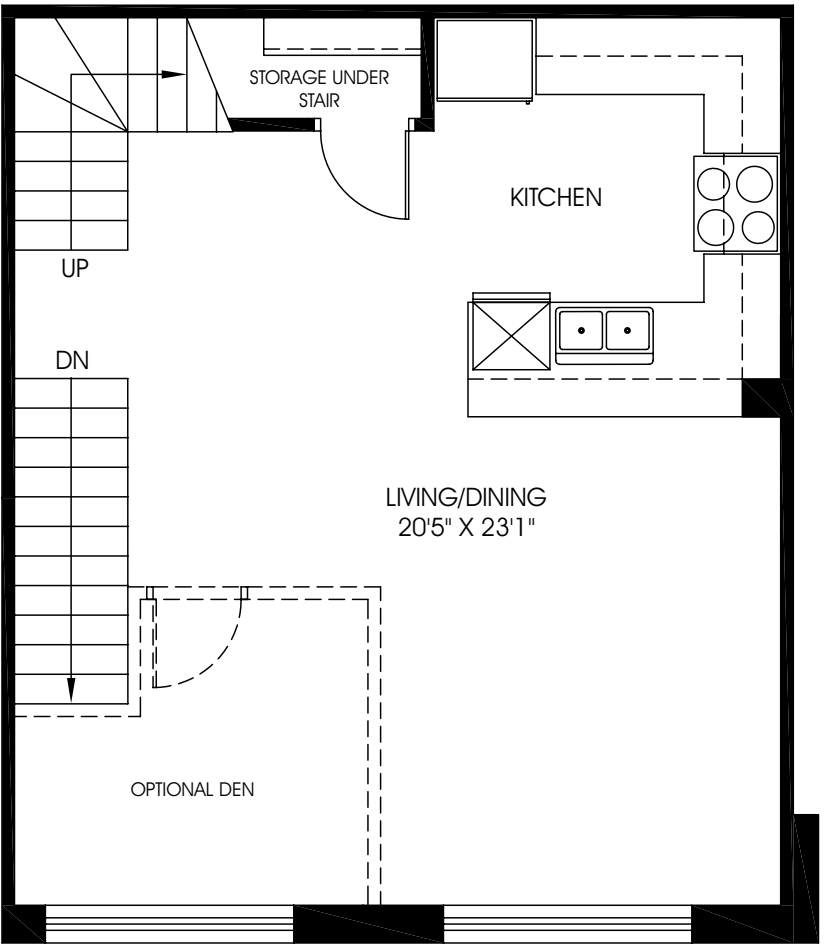

Anthony

1131 sq. ft.
TWO BEDROOM + DEN

MAIN FLOOR

ENTRY

PARKING LEVEL

PARKING LEVEL

UPPER FLOOR

ROOF TERRACE