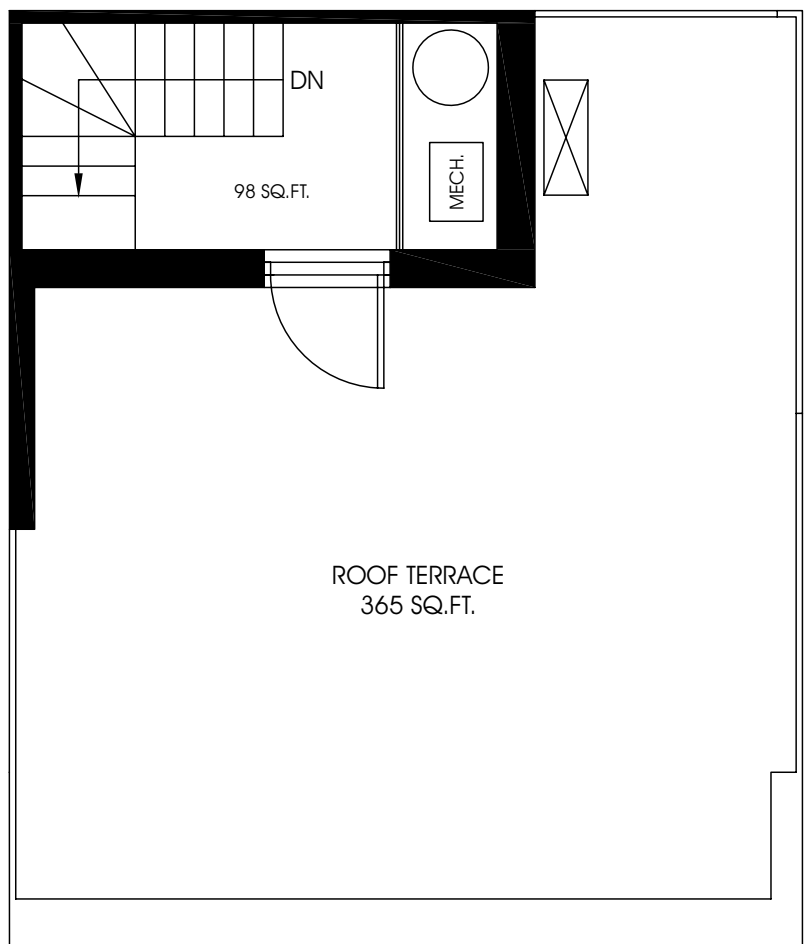

Anthony

1131 sq. ft.
TWO BEDROOM + DEN

MAIN FLOOR

ENTRY

PARKING LEVEL

PARKING LEVEL

UPPER FLOOR

ROOF TERRACE