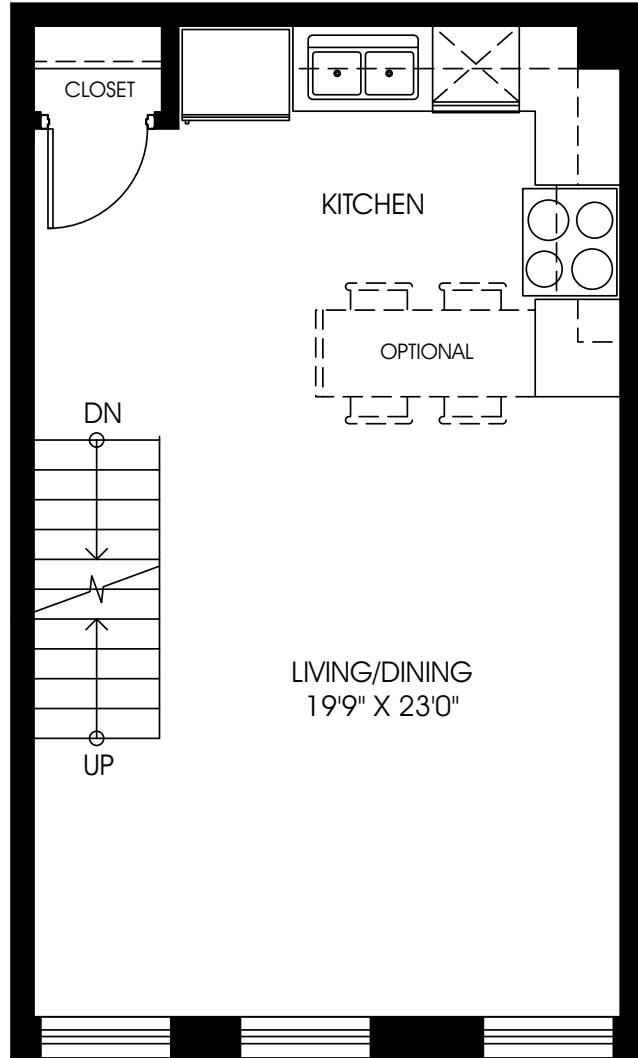

Walton

847 sq. ft.
ONE BEDROOM + DEN

MAIN FLOOR

UPPER FLOOR

ROOF TERRACE