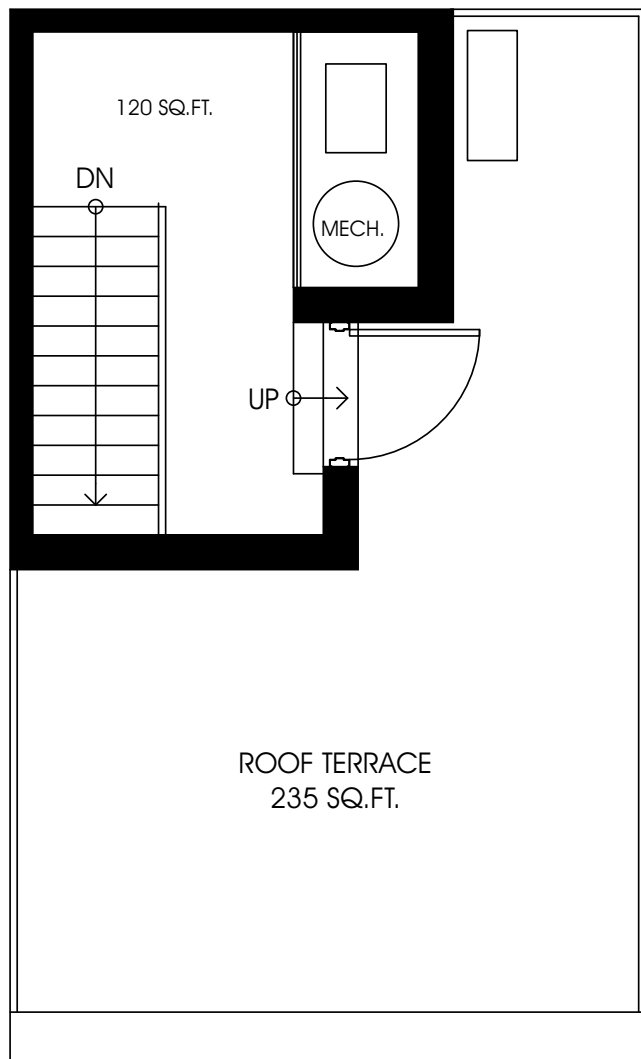

Walton

847 sq. ft.
ONE BEDROOM + DEN

MAIN FLOOR

UPPER FLOOR

ROOF TERRACE