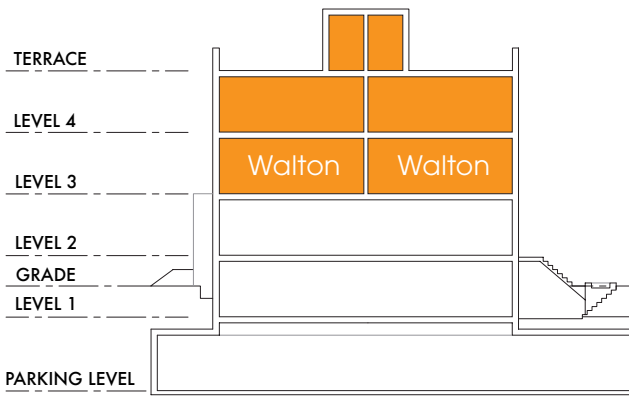

Walton

847 sq. ft.
ONE BEDROOM + DEN

MAIN FLOOR

UPPER FLOOR

ROOF TERRACE