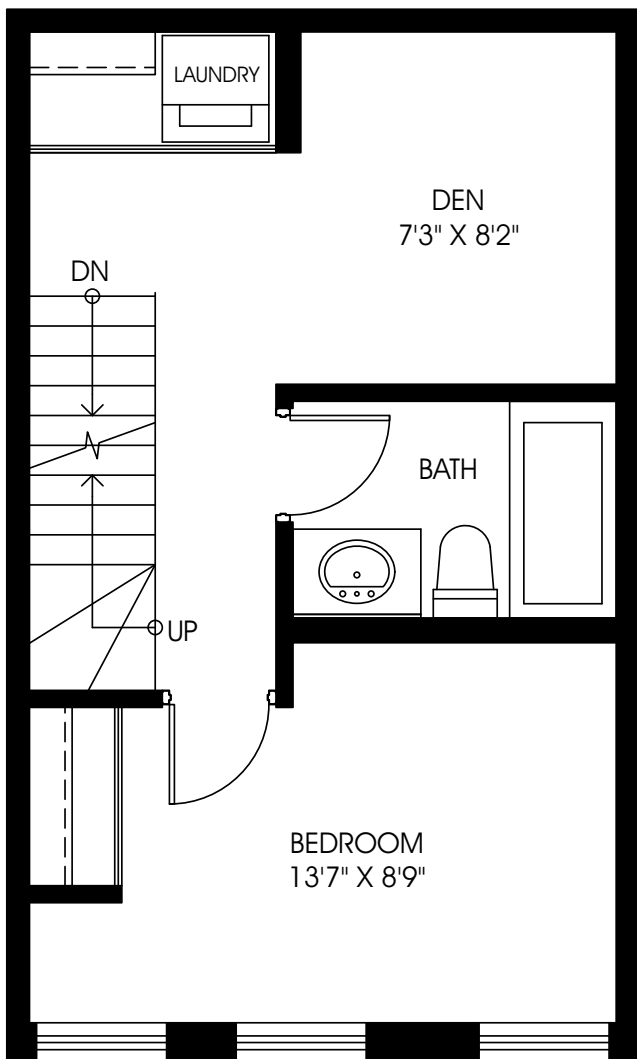

Walton

847 sq. ft.
ONE BEDROOM + DEN

MAIN FLOOR

UPPER FLOOR

ROOF TERRACE