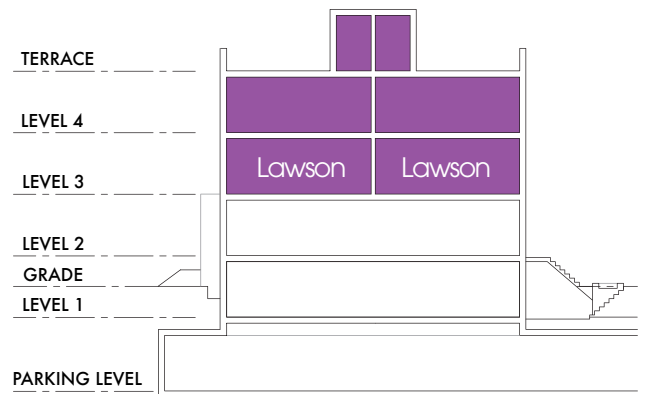

MAIN FLOOR

UPPER FLOOR

ROOF TERRACE

Lawson

1223 sq. ft.
TWO BEDROOM + DEN