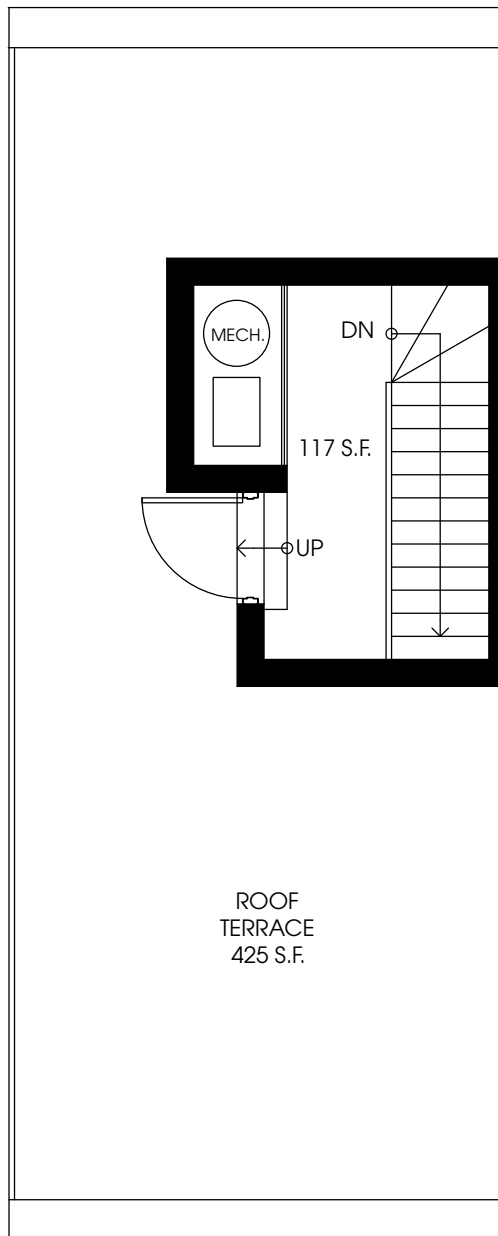

MAIN FLOOR

UPPER FLOOR

ROOF TERRACE

Lawson

1223 sq. ft.
TWO BEDROOM + DEN