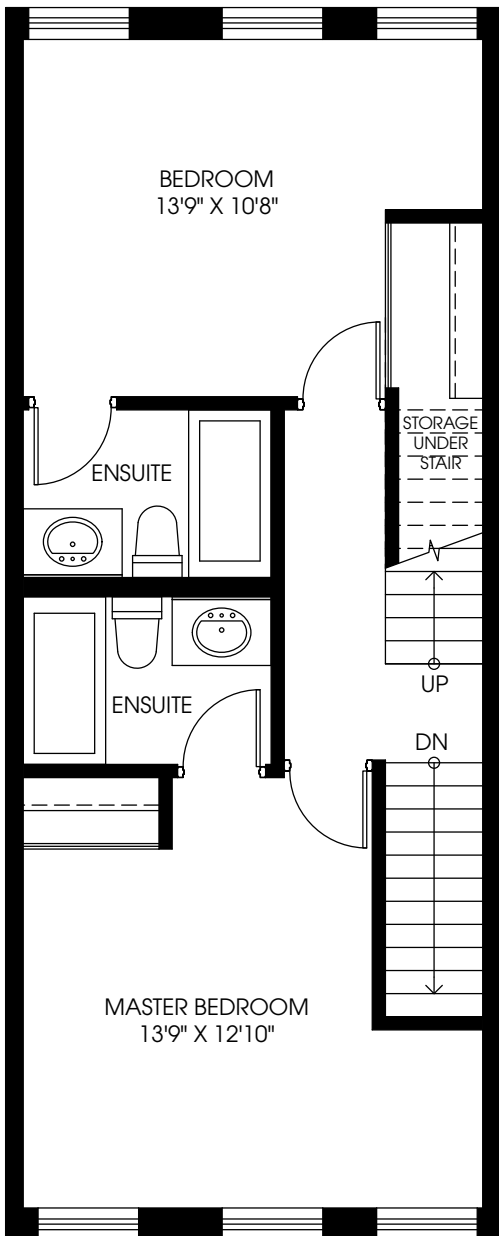

MAIN FLOOR

UPPER FLOOR

ROOF TERRACE

Lawson

1223 sq. ft.
TWO BEDROOM + DEN